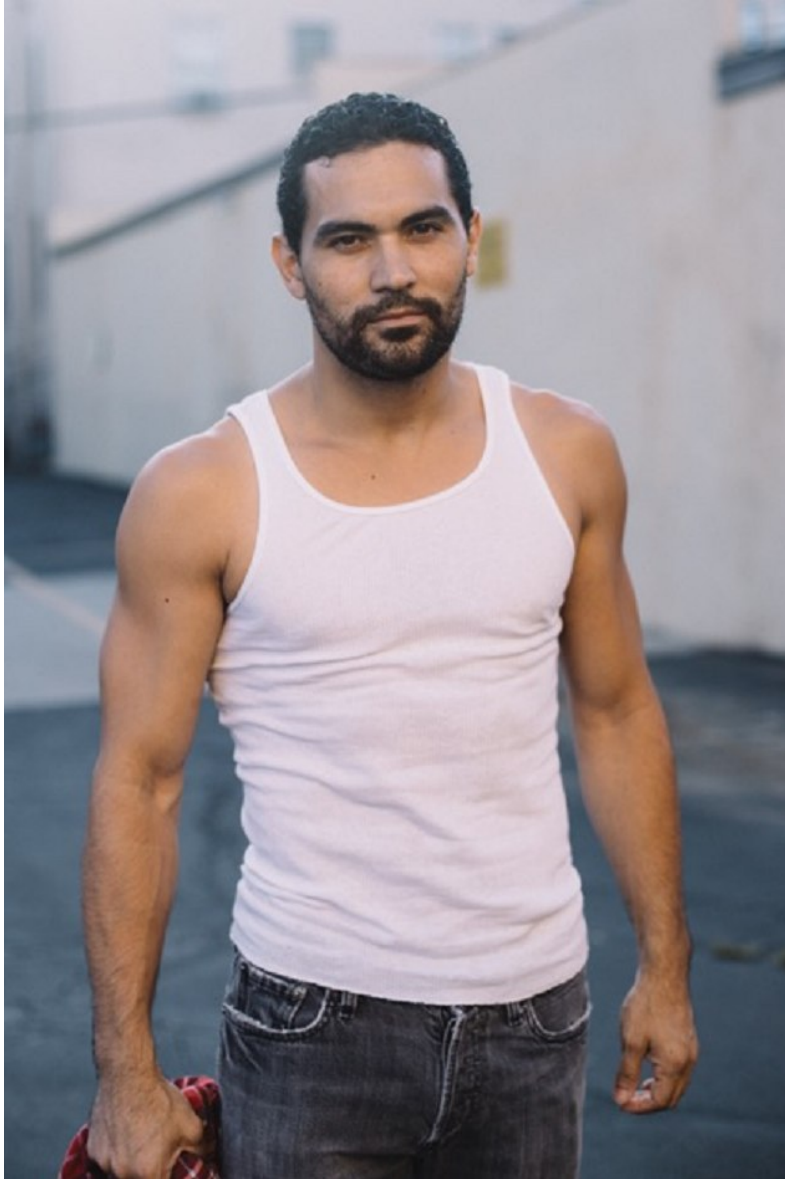

Miguel-Andres Garcia

HEIGHT 5'7" CHEST 40" INSEAM 30" COLLAR 15.5" SLEEVE 31" SUIT 36" SUIT LENGTH R SHOE 9.5 US HAIR BLACK EYES BROWN

Miguel-Andres Garcia

HEIGHT 5'7" CHEST 40" INSEAM 30" COLLAR 15.5" SLEEVE 31" SUIT 36" SUIT LENGTH R SHOE 9.5 US HAIR BLACK EYES BROWN

Miguel-Andres Garcia

HEIGHT 5'7" CHEST 40" INSEAM 30" COLLAR 15.5" SLEEVE 31" SUIT 36" SUIT LENGTH R SHOE 9.5 US HAIR BLACK EYES BROWN